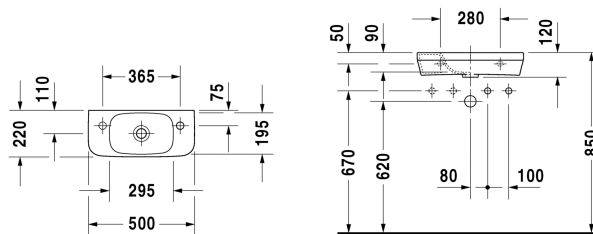

DuraStyle Handrinse basin # 0713500000 / 0713500008 / 0713500009

| < 500 mm > |

Handrinse basin	Dimension	Weight	Order number
without overflow, with tap platform, underneath glazed, 500 mm			
Colors			
00 White Alpin			
Variant			
☒ without tap hole	500 x 220 mm	7.500 kilogram	0713500000
● tap hole on right side	500 x 220 mm	7.500 kilogram	0713500008
● tap hole on left side	500 x 220 mm	7.500 kilogram	0713500009
Sanitary ceramics with the special WonderGliss surface finish will remain clean and attractive-looking for a long time to come. When ordering WonderGliss please add a "1" as eleventh digit to the model number.			
Accessory			
Slotted waste for washbasins without overflow	50 mm	0.300 kilogram	005024

All drawings contain the necessary measurements which are subject to standard tolerances. They are stated in mm and are non-binding. Exact measurements, in particular for customised installation scenarios, can only be taken from the finished ceramic piece.